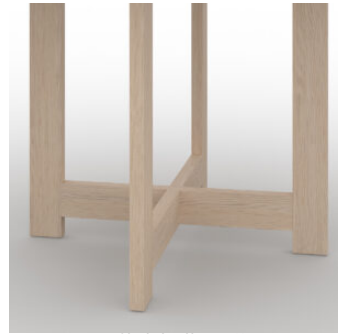

Watson & Partner

D E S I G N

Portfolio, Display Table

The Portfolio Display Table is constructed from solid ash wood with a white oil stained finish. Featuring a solid ash wood square base and a rounded, tapered leg, the Display Table is a compact, versatile piece designed for flexible use in lounge, café, or workplace environments. Inquire for Details
Colour: White Oil Stained Ash For contracting, hospitality and other commercial projects, please contact us to receive a quote. Download tear sheet.

SPECIFICATIONS

Product Code	PF.DT-01
Size	Diametre: 120 cm Height: 75 cm Top Thickness: 4 cm
Material	Solid Timber
Colour	White Oiled Stained Ash
Manufacturing	Made in Portugal
Certificates	FSC certified timber

AVAILABLE UPHOLSTERY OPTIONS

Portfolio, display table, PF.DT-01

Portfolio, display table, PF.DT-01

Portfolio, display table, PF.DT-01

Portfolio, display table, PF.DT-01

WP Design by Andrew Watson · wpdesign.space · FSC Certified · Made in Portugal