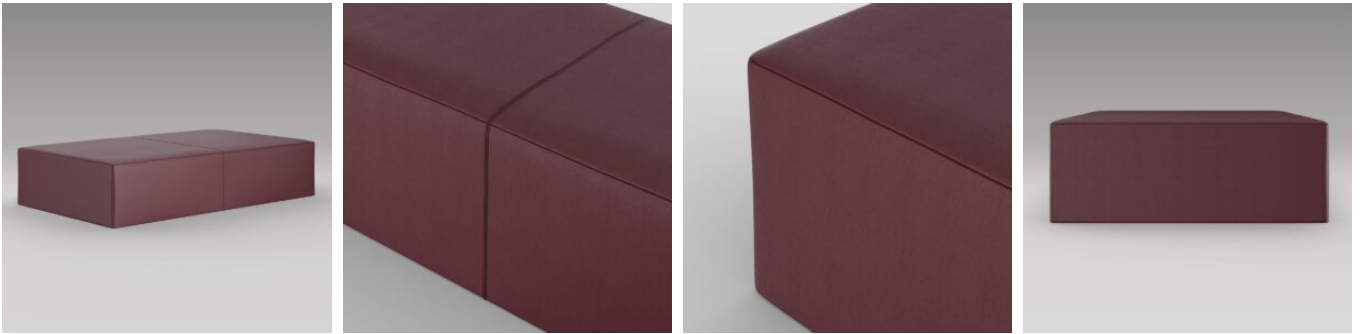

For contracting, hospitality and commercial projects, please contact us at hello@wpdesign.space

---

AVAILABLE UPHOLSTERY OPTIONS

WP Design by Andrew Watson · wpdesign.space · FSC Certified · Made in Portugal

Most of our furniture collection can be customised to your specifications. Please contact us for further details.