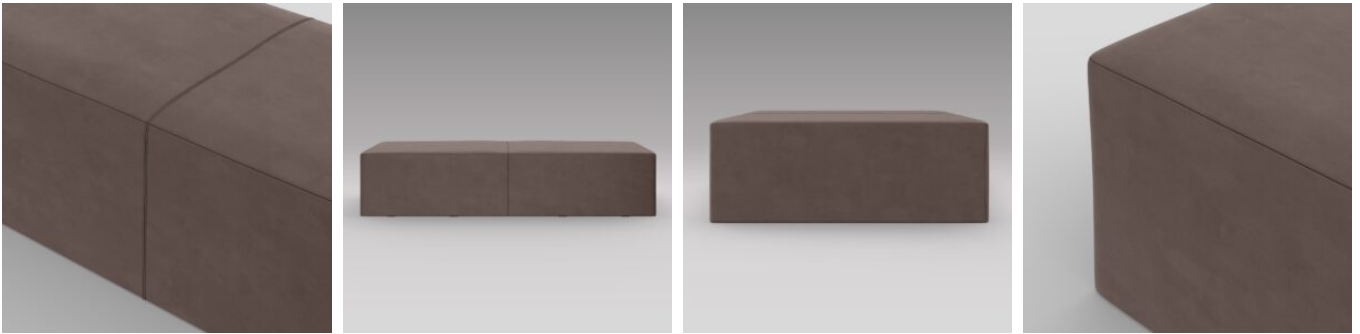

For contracting, hospitality and commercial projects, please contact us at hello@wpdesign.space

---

AVAILABLE UPHOLSTERY OPTIONS

WP Design by Andrew Watson · wpdesign.space · FSC Certified · Made in Portugal

Most of our furniture collection can be customised to your specifications. Please contact us for further details.