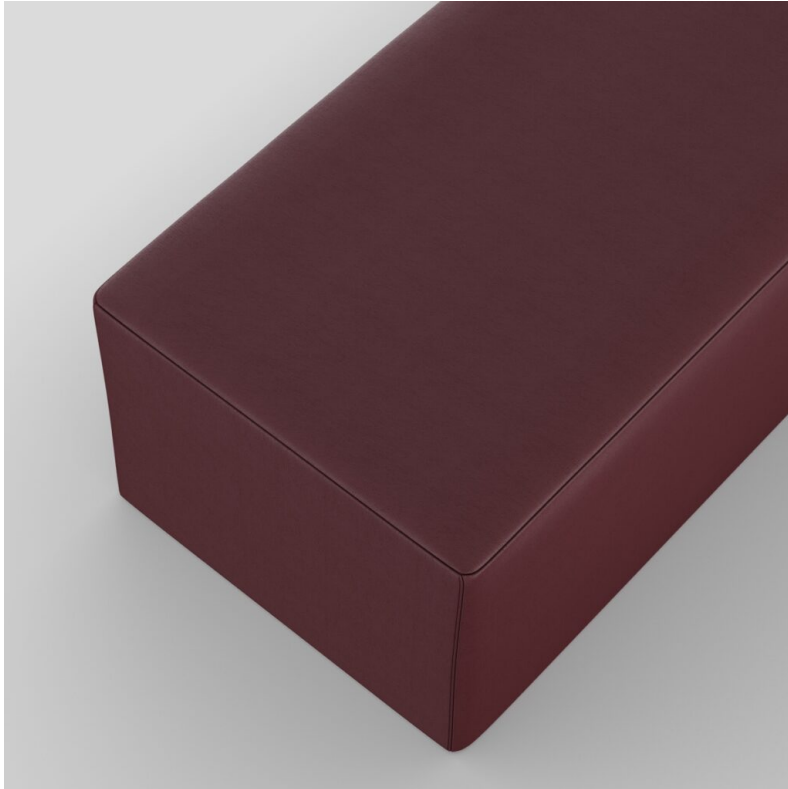

Watson & Partner

D E S I G N

Barcelona Pouf Bench - Slim

The Barcelona Pouf Bench combines clean contemporary lines with a quiet, understated presence. Upholstered in soft leather, its generous proportions and simple sculptural form make it equally suited for seating, display, or flexible everyday use. Designed to complement modern interiors, it brings balance, texture, and versatility to a space. RRP incl. VAT EUR 2,222.00
Colour: 708 Extrablood Leather For contracting, hospitality and other commercial projects, please contact us to receive a quote. Download tear sheet.

SPECIFICATIONS

Product Code	WPD-BPBS-708
Size	Width: 200 cm Depth: 50 cm Height: 42 cm
Material	Leather
Colour	708 Extrablood
Manufacturing	Made in Portugal
Certificates	FSC certified timber

RRP incl. VAT