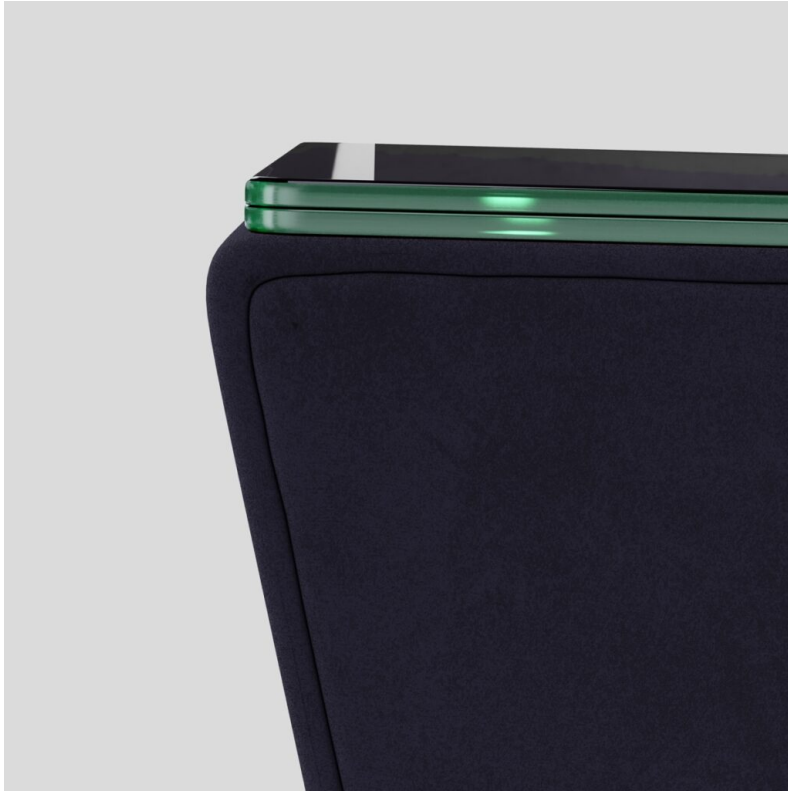

Watson & Partner

D E S I G N

Barcelona Coffee Table

The Barcelona Coffee Table combines clean contemporary lines with subtle mid-century influence. Upholstered in leather with a black glass top, its sculptural form brings a calm, understated presence to a space. Designed for both practicality and visual balance, Barcelona offers a refined surface for everyday living. RRP incl. VAT EUR 1,777.00 Colour: C3401 Nabuk For contracting, hospitality and other commercial projects, please contact us. [dkpdf-button]

SPECIFICATIONS

Product Code	WPD-BCT-C3401
Size	Square Top: 60 cm Square bottom: 60 cm Height: 43 cm
Material	Leather & Smoked Glass
Upholstery	C3401 Nabuk
Manufacturing	Made in Portugal
Certificates	FSC certified timber