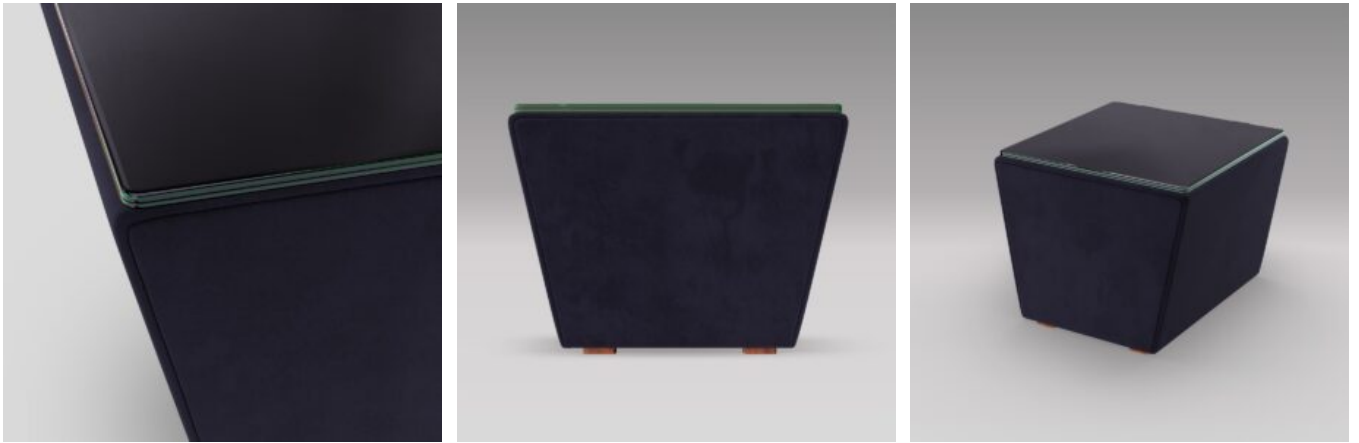

For contracting, hospitality and commercial projects, please contact us at hello@wpdesign.space

---

AVAILABLE UPHOLSTERY OPTIONS

WP Design by Andrew Watson · wpdesign.space · FSC Certified · Made in Portugal

Most of our furniture collection can be customised to your specifications. Please contact us for further details.