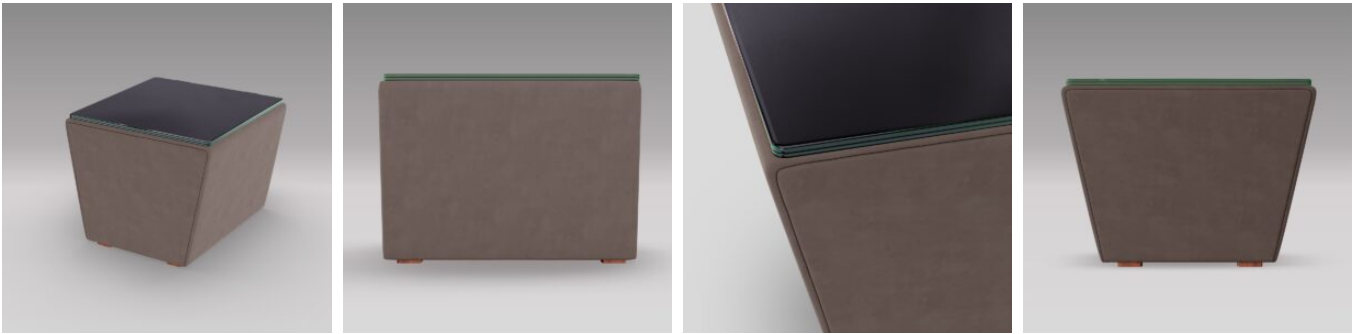

For contracting, hospitality and commercial projects, please contact us at hello@wpdesign.space

---

AVAILABLE UPHOLSTERY OPTIONS

WP Design by Andrew Watson · wpdesign.space · FSC Certified · Made in Portugal

Most of our furniture collection can be customised to your specifications. Please contact us for further details.