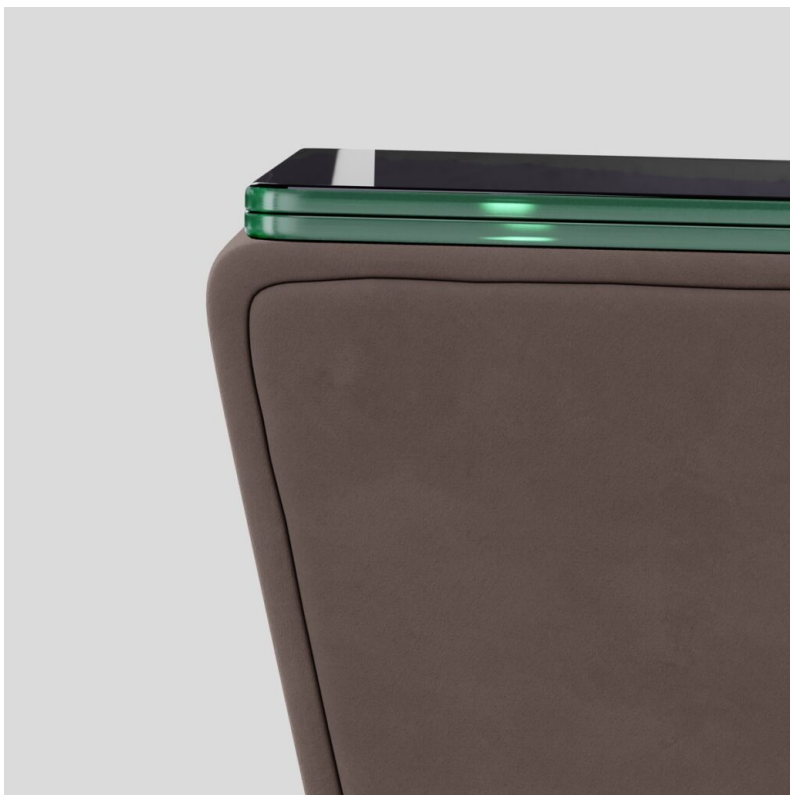

# Watson & Partner

D E S I G N

Barcelona Coffee Table

---

The Barcelona Coffee Table combines clean contemporary lines with subtle mid-century influence. Upholstered in leather with a black glass top, its sculptural form brings a calm, understated presence to a space. Designed for both practicality and visual balance, Barcelona offers a refined surface for everyday living. RRP incl. VAT EUR 777.00 Colour: Enchant Cobble 858 For contracting, hospitality and other commercial projects, please contact us to receive a quote. Download tear sheet.

#### SPECIFICATIONS

Product Code	WPD-BCT-858
Size	Square Top: 60 cm Square bottom: 60 cm Height: 43 cm
Material	Enchant Fabric
Colour	Cobble 858
Manufacturing	Made in Portugal

---

RRP incl. VAT

€

Most of our furniture collection can be customised to your specifications. Please contact us for further details.