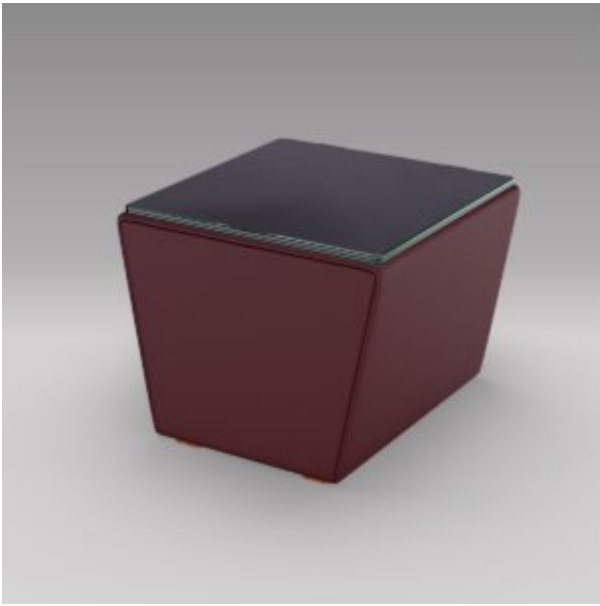

For contracting, hospitality and commercial projects, please contact us at hello@wpdesign.space

---

AVAILABLE UPHOLSTERY OPTIONS

WP Design by Andrew Watson · wpdesign.space · FSC Certified · Made in Portugal

Most of our furniture collection can be customised to your specifications. Please contact us for further details.