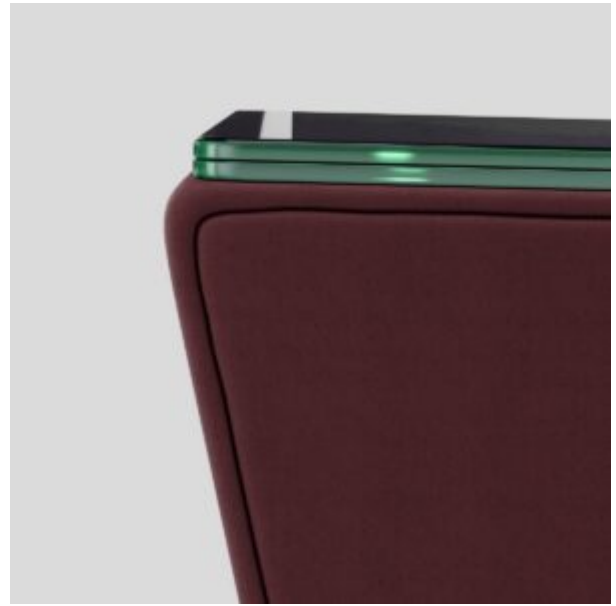

For contracting, hospitality and commercial projects, please contact us at hello@wpdesign.space

---

AVAILABLE UPHOLSTERY OPTIONS

WP Design by Andrew Watson · wpdesign.space · FSC Certified · Made in Portugal

Most of our furniture collection can be customised to your specifications. Please contact us for further details.